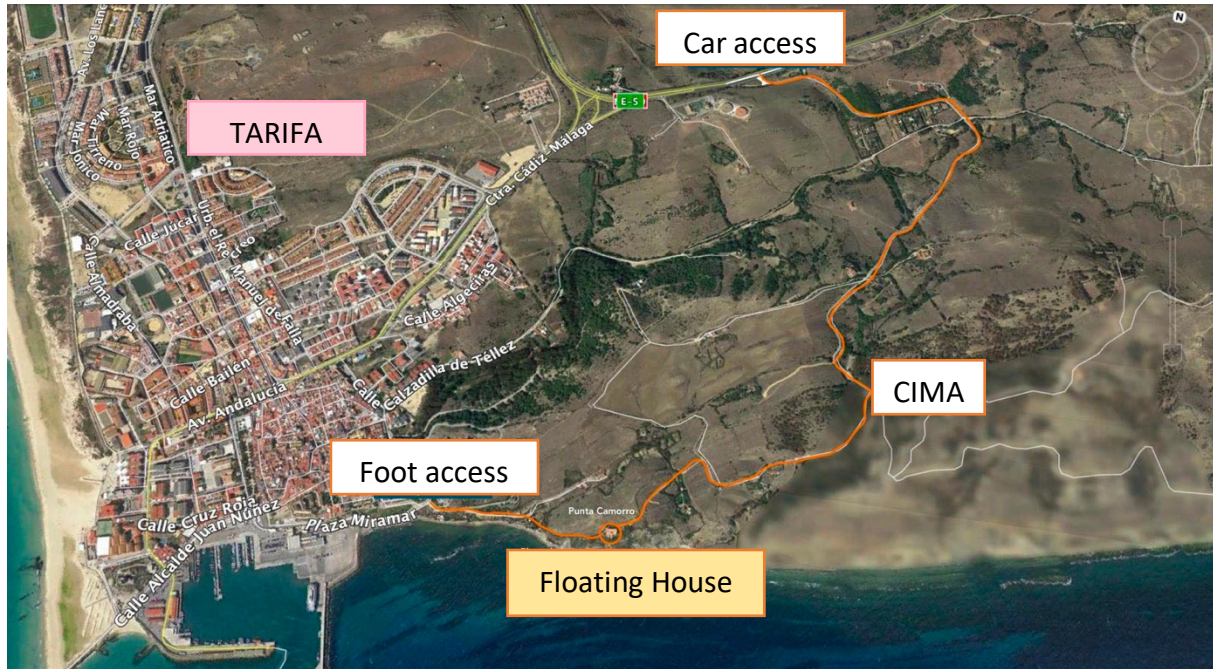

ACCESS BY CAR

To reach our house by car, you have an overview map below to get you an idea where we are located.

The route starts here <https://goo.gl/maps/6ZZcf8FCjHsJKPPCA> and consists of the transect from the roundabout to the right turn.

Continue driving through the paved road until the centre CIMA.

Once you are at CIMA, a stony field path leads to our building (see photo below). From here you can optionally ask for pick-up service from the CIMA to the house (it is only 5 minutes) or drive by your own.